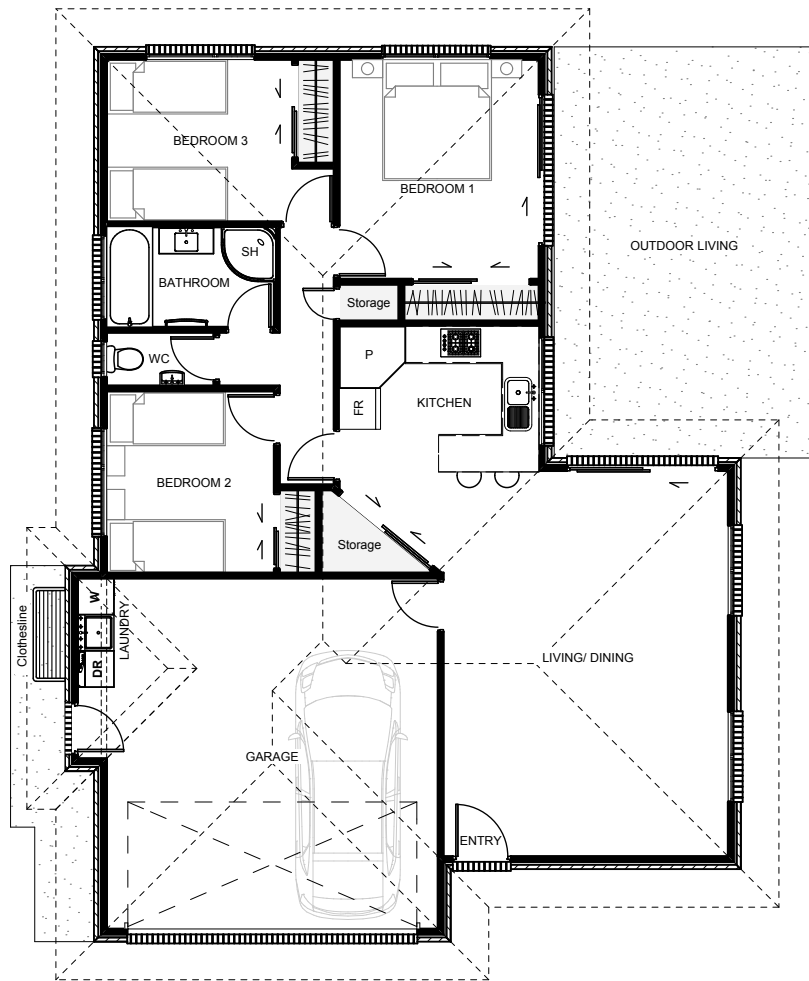

The 'Madison' is a traditional brick home with a hip & valley roofline making this an affordable option for building. This home's layout is designed for the typical section shape & size with private entertainment, (opposite side from garage), and a great open plan living area.

Floor Area: 127m<sup>2</sup>

 2  
  3  
  1  
  10.9m  
  14.6m

**Contact us:**  
**Ph** (07) 5762994  
**M** 027 2351690  
**E** office@cooperyoung.co.nz  
[www.cooperyoung.co.nz](http://www.cooperyoung.co.nz)

**Cooper Young**  
 CONSTRUCTION